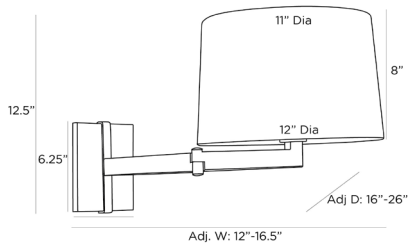

ARTERIOS

PORTLAND SCONCE

49871
H: 12.5 IN
Antique Brass, White Linen
Contract Suitable As Is

The classic swing-arm task lamp is reimagined in antique brass steel, with a clean, crisp, white linen shade. In any space, our Portland sconce imparts style, sophistication, and a beautiful warm glow. Damp-rated, although limited covered outdoor areas may affect finish.

APPEARANCE

Material Linen, Steel
Finish Antique Brass, White
Top Coat/Sealant true

DIMENSIONS

8
Center Of Mount From Btm 3 IN
Shade Top: 11.00 IN, Dia: 12.00 IN
Backplate H: 6.25 IN, W: 6 IN, D: 1 IN
Mount H: 6 IN, W: 5.5 IN

WIRING

Rating Damp
Certification Note PENDING REVIEW
Suggested Bulb Type A19
Cord 0.5 FT, Black/White, SVT
Socket 1, Antique Brass, Type A - E26
Switch At Socket, On/Off Rotary
Maximum Watt 60
Voltage 110-120 V

CERTIFICATIONS

Certifications Mexico
United States, Canada

COMPLIANCY

UL/ETL Yes
RoHS true

SHIPPING

Product Weight 3 LBS
Gross Weight 1 7 LBS
Gross Weight 2 0 LBS
Shipping Box 1 H: 9 IN, L: 12 IN, W: 16 IN
Shipping Box 2 H: 0 IN, L: 0 IN, W: 0 IN

REPLACEMENT PARTS

Replacement Part 1 49871SHD

CONTRACT

Contract Suitable true