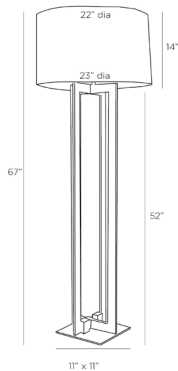

## HOYT FLOOR LAMP

76016-120  
H: 67 IN, Dia: 23.00 IN  
Bronze, Iron  
Contract Suitable As Is

The elongated, open-frame construction of the Hoyt is defined by intersecting iron rectangles, creating a simple silhouette with modern sensibility. The airy, geometric design's footprint is minimal, making this an ideal piece to counter bulkier decor. A bronze finish distinguishes its fine form and adds an aged quality we love. Topped with an off-white linen drum shade with off-white cotton lining and a bronze sphere finial.

### DIMENSIONS

Shade	Top: 22.00 IN, Dia: 23.00 IN, Side: 14 IN
Body	H: 52 IN, W: 11 IN, D: 11 IN
Base	H: 0.25 IN, W: 11 IN, D: 11 IN
Foot Print	W: 11 IN, D: 11 IN
Harp	11" Brass IN

### WIRING

Rating	Indoor Only
Tilt Test	10 Degrees - AU
Cord	10 FT, Back of Lamp Base, Clear/Silver, SPT-2
Socket	1, Brass, Type A - E26
Switch	3-Way Rotary, At Socket
Maximum Watt	150
Voltage	110-120 V