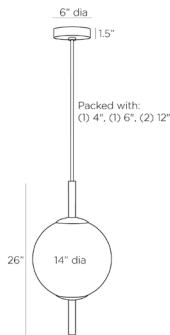

## TIRSO PENDANT

DPC07  
 H: 31.5 IN, Dia: 14.00 IN  
 Opal  
 Contract Suitable As Is

Striking in its simplicity, the Tirso exudes midcentury style. The integrated LED pendant is created with a globe shade in opal glass, which emits a soft glow. A pipe suspension, in English bronze steel with knurled detailing, creates a piercing effect. The fixture is fitted with a disc canopy, also in English bronze. Damp-rated, although limited covered outdoor conditions may affect finish.

### DIMENSIONS

Globe H: 14 IN, Dia: 14.00 IN  
 Pendant H: 26 IN, Dia: 14.00 IN  
 Minimum Hanging Height 31.5 IN  
 Maximum Hanging Height 61.5 IN  
 Canopy H: 1.5 IN, Dia: 6.00 IN

### REPLACEMENT PARTS

Replacement Part 1 PIPE-488  
 Replacement Part 1 Dim (1) 4", (1) 6", (1) 12"