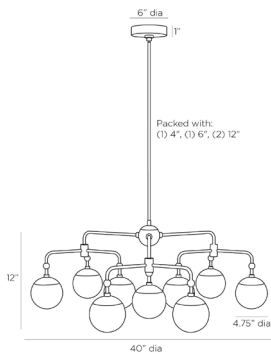

ARTERIOS

UTICA CHANDELIER

DLC03

H: 17 IN, Dia: 40.00 IN

Antique Brass

Contract Suitable As Is

With celestial inspirations, the Utica chandelier is designed with frosted glass globes that orbit the light's antique brass steel pipe frame. The eclectic fixture features round knobbed accents that punctuate the connection point of each arm. Damp-rated, although limited covered outdoor conditions may affect finish.

APPEARANCE

Material	Glass, Steel
Finish	Frosted
Top Coat/Sealant	true

DIMENSIONS

Globe	Dia: 4.75 IN
Chandelier	H: 12 IN, Dia: 40.00 IN
Minimum Hanging Height	17 IN
Maximum Hanging Height	47 IN
Canopy	H: 1 IN, Dia: 6.00 IN

WIRING

Rating	Damp
Cord	7 FT, Clear/Silver, SVT
Socket	9, Type B - E12
Photographed Bulb	Small Clear Globe Bulb
Maximum Watt	40
Voltage	110-120 V

CERTIFICATIONS

Certifications	Mexico Australia, European Union, United Arab Emirates, United States, Canada
----------------	--

COMPLIANCY

UL/ETL	Yes
CB	Yes
RoHS	true

SHIPPING

Product Weight	17 LBS
Gross Weight 1	27.3 LBS
Shipping Box 1	H: 42.32 IN, L: 37.99 IN, W: 15.15 IN

REPLACEMENT PARTS

Replacement Part 1	PIPE-504
Replacement Part 1 Dim	(1) 4", (1) 6", (2) 12"
Replacement Part 2	CANOPY-590
Replacement Part 2 Dim	1" x 5"