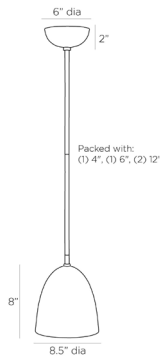

ARTERIOS

WADE FLUSH MOUNT

DFC01
H: 11 IN, Dia: 8.50 IN
Oxblood
Contract Suitable As Is

Created in a rich oxblood steel shade, the Wade flush mount adds a striking layer of rich, matte color into an interior. The shade is designed in a classic bowl shape, which is topped with an antique brass steel accent. A matching oxblood canopy secures the light to the ceiling. The fixture is outfitted with a steel antique brass finished rod, to offer usage as a pendant, as well. Damp-rated, although limited covered outdoor

APPEARANCE

Material Steel
Finish Antique Brass
Top Coat/Sealant true

DIMENSIONS

Body H: 8 IN, Dia: 8.50 IN
Minimum Hanging Height 11 IN
Maximum Hanging Height 45 IN
Canopy H: 2 IN, Dia: 6.00 IN

WIRING

Rating Damp
Cord 7 FT, Clear/Silver, SVT
Socket 1, Type A - E26
Photographed Bulb 3" Frosted Globe Bulb
Maximum Watt 60
Voltage 110-120 V

CERTIFICATIONS

Certifications Mexico
Australia, European Union, United Arab Emirates, United States, Canada

COMPLIANCY

UL/ETL Yes
CB Yes
RoHS true

SHIPPING

Product Weight 3 LBS
Gross Weight 5 LBS
Shipping Box 1 H: 11.81 IN, L: 10.43 IN, W: 17.72 IN

REPLACEMENT PARTS

Replacement Part 1 PIPE-504
Replacement Part 1 Dim (1) 4", (1) 6", (1) 12"
Replacement Part 2 CANOPY-644
Replacement Part 2 Dim 2" x 5"

CONTRACT

Contract Suitable true