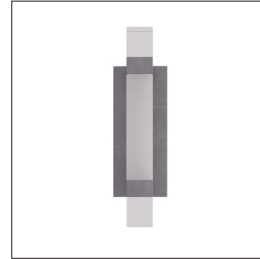

ARTERIOS

WATKINS SCONCE

DWC15

H: 15 IN, W: 4.5 IN, D: 3.5 IN

Clear Crystal

Contract Suitable As Is

Our Watkins sconce bestows an element of modern glamor to an entry or hallway. The sleek wall light is created in a mix of matte and high-gloss materials, which combine to produce a geometric blocking effect. The LED fixture features a linear composition of clear and frosted crystal, with bands bronze iron. Bronze iron also forms the sconce's rectangular backplate. Damp-rated, although limited covered outdoor conditions

APPEARANCE

Material	Crystal, Iron
Finish	English Bronze, Frosted
Top Coat/Sealant	true

DIMENSIONS

Center Of Mount From Btm	7.5 IN
Backplate	H: 10 IN, W: 4.5 IN, D: 1.5 IN
Mount	H: 9.5 IN, W: 4 IN

WIRING

Rating	Damp
LED Color Temp	2700K
LED CRI	90+
LED Compatible Dimmer	0-10 V Dimmer
LED Lumens	730
Certification Note	Pending Review
Cord	0.5 FT, Black/White, SVT
Socket	2, Integrated LED
Maximum Watt	4
Voltage	110-120 V
LED Lifespan	20,000