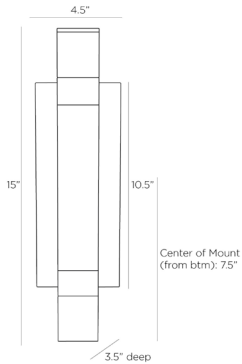

ARTERIOS

WATKINS SCONCE

DWC15

H: 15 IN, W: 4.5 IN, D: 3.5 IN

Clear Crystal

Contract Suitable As Is

Our Watkins sconce bestows an element of modern glamor to an entry or hallway. The sleek wall light is created in a mix of matte and high-gloss materials, which combine to produce a geometric blocking effect. The LED fixture features a linear composition of clear and frosted crystal, with bands bronze iron. Bronze iron also forms the sconce's rectangular backplate. Damp-rated, although limited covered outdoor conditions

APPEARANCE

Material	Crystal, Iron
Finish	English Bronze, Frosted
Top Coat/Sealant	true

DIMENSIONS

Center Of Mount From Btm	7.5 IN
Backplate	H: 10 IN, W: 4.5 IN, D: 1.5 IN
Mount	H: 9.5 IN, W: 4 IN

WIRING

Rating	Damp
LED Color Temp	2700K
LED CRI	90+
LED Compatible Dimmer	0-10 V Dimmer
LED Lumens	730
Certification Note	Pending Review
Cord	0.5 FT, Black/White, SVT
Socket	2, Integrated LED
Maximum Watt	4
Voltage	110-120 V
LED Lifespan	20,000

CERTIFICATIONS

Certifications	Mexico Australia, European Union, United Arab Emirates, United States, Canada
----------------	--

COMPLIANCY

UL/ETL	Yes
CB	Yes
RoHS	true

SHIPPING

Product Weight	7 LBS
Gross Weight 1	8.36 LBS
Shipping Box 1	H: 19.1 IN, L: 7.1 IN, W: 7.5 IN