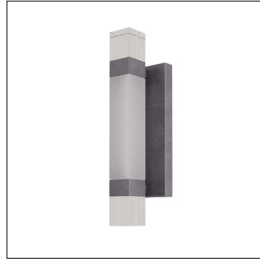

ARTERIOS

WATKINS SCONCE

DWC15

H: 15 IN, W: 4.5 IN, D: 3.5 IN

Clear Crystal

Contract Suitable As Is

Our Watkins sconce bestows an element of modern glamor to an entry or hallway. The sleek wall light is created in a mix of matte and high-gloss materials, which combine to produce a geometric blocking effect. The LED fixture features a linear composition of clear and frosted crystal, with bands bronze iron. Bronze iron also forms the sconce's rectangular backplate. Damp-rated, although limited covered outdoor conditions

APPEARANCE

Material	Crystal, Iron
Finish	English Bronze, Frosted
Top Coat/Sealant	true

DIMENSIONS

Center Of Mount From Btm	7.5 IN
Backplate	H: 10 IN, W: 4.5 IN, D: 1.5 IN
Mount	H: 9.5 IN, W: 4 IN

WIRING

Rating	Damp
LED Color Temp	2700K
LED CRI	90+
LED Compatible Dimmer	0-10 V Dimmer
LED Lumens	730
Certification Note	Pending Review
Cord	0.5 FT, Black/White, SVT
Socket	2, Integrated LED
Maximum Watt	4
Voltage	110-120 V
LED Lifespan	20,000