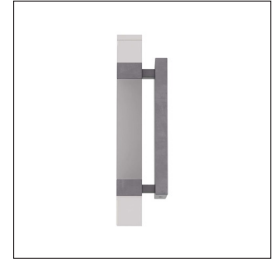

ARTERIOS

WATKINS SCONCE

DWC15

H: 15 IN, W: 4.5 IN, D: 3.5 IN

Clear Crystal

Contract Suitable As Is

Our Watkins sconce bestows an element of modern glamor to an entry or hallway. The sleek wall light is created in a mix of matte and high-gloss materials, which combine to produce a geometric blocking effect. The LED fixture features a linear composition of clear and frosted crystal, with bands bronze iron. Bronze iron also forms the sconce's rectangular backplate. Damp-rated, although limited covered outdoor conditions

APPEARANCE

Material	Crystal, Iron
Finish	English Bronze, Frosted
Top Coat/Sealant	true

DIMENSIONS

Center Of Mount From Btm	7.5 IN
Backplate	H: 10 IN, W: 4.5 IN, D: 1.5 IN
Mount	H: 9.5 IN, W: 4 IN

WIRING

Rating	Damp
LED Color Temp	2700K
LED CRI	90+
LED Compatible Dimmer	0-10 V Dimmer
LED Lumens	730
Certification Note	Pending Review
Cord	0.5 FT, Black/White, SVT
Socket	2, Integrated LED
Maximum Watt	4
Voltage	110-120 V
LED Lifespan	20,000