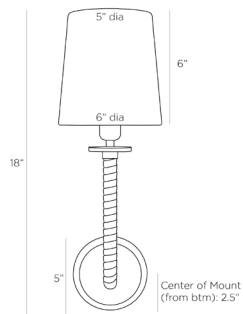

ARTERIOS

WAYMAN SCONCE

DWC06
H: 18 IN, W: 6 IN, D: 7.5 IN
Antique Brass
Contract Suitable As Is

A classic wall sconce silhouette gets a fresh update, with a tightly wrapped arm in rich, oxblood leather, creating contrast and texture. The versatile illuminator is designed with an antique brass steel mount and a white linen shade. Finish will vary. Damp-rated, although limited covered outdoor conditions may affect finish.

APPEARANCE

Material	Leather, Linen, Steel
Finish	Oxblood, White
Finish Will Vary	true
Top Coat/Sealant	true

DIMENSIONS

Center Of Mount From Btm	6 2.5 IN
Shade	Top: 5.00 IN, Dia: 6.00 IN
Backplate	Dia: 5.00 IN, D: 1 IN
Mount	Dia: 4.50 IN

WIRING

Rating	Damp
Cord	0.5 FT, Black/White, SVT
Socket	1, Type B - E12
Photographed Bulb	Clear Straight Tip Candelabra Bulb
Maximum Watt	60
Voltage	110-120 V

CERTIFICATIONS

Certifications	Mexico Australia, European Union, United Arab Emirates, United States, Canada
----------------	--

COMPLIANCY

UL/ETL	Yes
CB	Yes
RoHS	true

SHIPPING

Product Weight	2 LBS
Gross Weight 1	2 LBS
Shipping Box 1	H: 7.67 IN, L: 7.67 IN, W: 20.47 IN

REPLACEMENT PARTS

Replacement Part 1	DWC06SHD
--------------------	----------