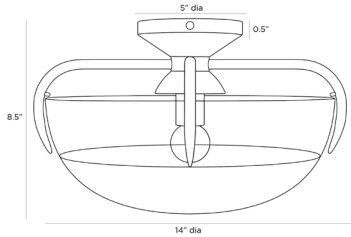

ARTERIOS

CORONA FLUSH MOUNT

BARRY DIXON

GDDFC01

H: 8.5 IN, Dia: 14.00 IN

Gold Ombre Glass

Contract Suitable As Is

Contemporary glam with organic sensibilities...this small antique brass flush mount casts a large shadow and light effect on the ceiling due to the gold ombre glass. Perfect for powder rooms and hallways, or use in an asymmetric cluster over tables and counters. Finish will vary.

APPEARANCE

Material	Glass, Steel
Finish	Antique Brass
Top Coat/Sealant	false

DIMENSIONS

Canopy	H: 0.5 IN, Dia: 5.00 IN
--------	-------------------------

WIRING

Rating	Damp
Cord	0.5 FT, Black/White, SVT
Socket	1, Type A - E26
Maximum Watt	60
Voltage	110-120 V

COMPLIANCY

UL/ETL	Yes
CB	Yes
RoHS	true

SHIPPING

Product Weight	5 LBS
Gross Weight 1	8 LBS
Shipping Box 1	H: 16.3 IN, L: 16.3 IN, W: 15.36 IN

CONTRACT

Contract Suitable	true
-------------------	------