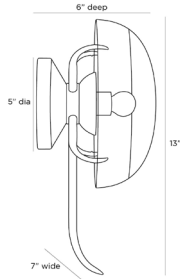

## CORONA SCONCE

BARRY DIXON

GDDWC01

H: 13 IN, W: 7 IN, D: 6 IN

Gold Ombre Glass

Contract Suitable As Is

Like its ceiling mounted counterpart, this glamorous sconce is sparkling jewelry for the wall! Contemporary glam with organic sensibilities... this antique brass wall sconce casts a shadow and light effect on the wall due to the gold ombre glass. Finish will vary.

### DIMENSIONS

Backplate	Dia: 5.00 IN, D: 1.5 IN
-----------	-------------------------

### SHIPPING

Product Weight	2 LBS
Gross Weight 1	5 LBS
Shipping Box 1	H: 11.61 IN, L: 10.43 IN, W: 16.54 IN