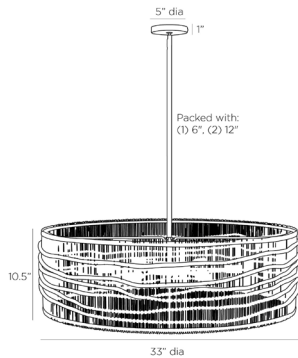

## MILA CHANDELIER

DMS01  
H: 14.5 IN, Dia: 33.00 IN  
Natural Coconut  
Contract Suitable As Is

Brimming with casual elegance, the Mila is fashioned in a drum shade crafted of natural coco midrib and decorated with strands of natural wood beads that organically encircle the shade. The artisanal chandelier suspends from a pipe and canopy in antique brass steel. Finish will vary.

### DIMENSIONS

Chandelier	H: 10.5 IN, Dia: 33.00 IN
Minimum Hanging Height	14.5 IN
Maximum Hanging Height	44.5 IN
Canopy	H: 1 IN, Dia: 5.00 IN