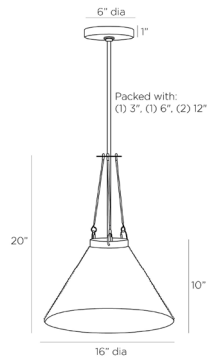

ARTERIOS

SEdge PENDANT

CELERIE KEMBLE

GCDPI01

H: 25 IN, Dia: 16.00 IN

Natural Rattan

Contract Suitable As Is

Inspired by a tiki shade, this natural rattan is accented with vertically aligned brass structures creating a wide hovering shape. Vintage brass chains then connect the top to its base in a sturdy yet sophisticated style.

APPEARANCE

Material	Brass, Rattan
Finish	Vintage Brass
Finish Will Vary	true
Top Coat/Sealant	false

DIMENSIONS

Pendant	H: 10 IN, Dia: 16.00 IN
Minimum Hanging Height	25 IN
Maximum Hanging Height	43 IN
Canopy	H: 1 IN, Dia: 6.00 IN

WIRING

Rating	Damp
Cord	10 FT, Clear/Silver, SVT
Socket	1, Type A - E26
Photographed Bulb	3" Frosted Globe Bulb
Maximum Watt	60
Voltage	110-120 V

CERTIFICATIONS

Certifications	Mexico Australia, European Union, United Arab Emirates, United States, Canada
----------------	--

COMPLIANCY

UL/ETL	Yes
CB	Yes
RoHS	true

SHIPPING

Product Weight	6 LBS
Gross Weight 1	10.78 LBS
Shipping Box 1	H: 20 IN, L: 20 IN, W: 17.25 IN

ADDITIONAL INFO

Features	Sustainable
----------	-------------

REPLACEMENT PARTS