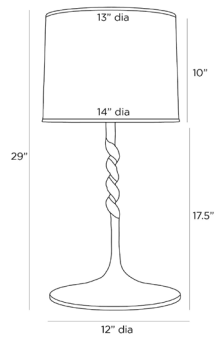

## SHEPHERD'S LAMP

BARRY DIXON

GDPTI01-246

H: 29 IN, Dia: 14.00 IN

Blackend Bronze

Contract Suitable As Is

Inspired by a photo of muscadine vines (wild southern grapes), growing around branches. Simple and organic, this bronze aluminum lamp works anywhere. Topped with an off-white cotton shade.

### DIMENSIONS

Shade	Top: 13.00 IN, Dia: 14.00 IN, Side: 10 IN
Body	H: 17.5 IN, Dia: 12.00 IN
Base	Dia: 12.00 IN
Foot Print	Dia: 12.00 IN
Harp	7.5 nickel IN

### WIRING

Rating	Indoor Only
Tilt Test	10 Degrees - AU
Cord	10 FT, Back of Lamp Base, Clear/Silver, SPT-2
Socket	1, Nickel, Type A - E26
Switch	3-Way Rotary, At Socket
Maximum Watt	150
Voltage	110-120 V