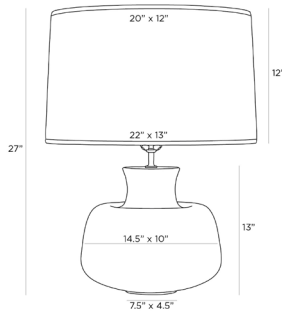

ARTERIOS

TABOR LAMP

PTE01-SH006

H: 27 IN, W: 22 IN, D: 13 IN

Frosted Blue Reactive, Ceramic
Contract Suitable As Is

Expressing artisanal beauty in frosted blue reactive glaze, the oversized Tabor table lamp is rendered in a classical urn shape. The bulbous, ceramic vessel is finished in an off-white linen drum shade, lined in white cotton, that follows the oval shape of the base. Finish will vary.

APPEARANCE

Material	Ceramic, Cotton, Linen, Steel
Finish	Antique Brass, Off-White, White
Finish Will Vary	true
Top Coat/Sealant	false
Finial Description	Antique Brass Sphere

DIMENSIONS

Shade	Top: 12 IN, Top: 20 IN, D: 13 IN, W: 22 IN, Side: 12 IN
Body	H: 13 IN, W: 14.5 IN, D: 10 IN
Neck	Dia: 0.50 IN
Foot Print	W: 7.5 IN, D: 4.5 IN
Harp	8" Brass IN

WIRING

Rating	Indoor Only
Tilt Test	10 Degrees - AU
Cord	10 FT, Back of Lamp Base, Clear/Silver, SPT-2
Socket	1, Brass, Type A - E26
Switch	3-Way Rotary, At Socket
Maximum Watt	150
Voltage	110-120 V

CERTIFICATIONS