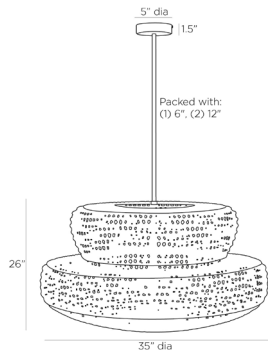

ARTERIOS

TANYA CHANDELIER

DMS03
H: 26 IN, Dia: 35.00 IN
Natural Rattan
Contract Suitable As Is

Inspired by woven fisherman's baskets, the texture-rich Tanya chandelier is crafted with layered woven shapes in dark, natural rattan. Its loose weave allows light to flow through, casting beautiful patterns and shadows. The artisanal accent is designed with a rich, contrasting bronzed steel pipe suspension. Finish will vary.

APPEARANCE

Material	Rattan, Steel
Finish	Bronze
Finish Will Vary	true
Top Coat/Sealant	false

DIMENSIONS

Chandelier	H: 18 IN, Dia: 35.00 IN
Minimum Hanging Height	26 IN
Maximum Hanging Height	40 IN
Canopy	H: 1.5 IN, Dia: 5.00 IN

WIRING

Rating	Indoor Only
Cord	10 FT, Clear/Silver, SVT
Socket	3, Type A - E26
Photographed Bulb	3" Clear Globe Bulb
Maximum Watt	60
Voltage	110-120 V

CERTIFICATIONS

Certifications	Mexico Australia, European Union, United Arab Emirates, United States, Canada
----------------	--

COMPLIANCY

UL/ETL	Yes
CB	Yes
RoHS	true

SHIPPING

Shipping Requirements	TruckShip
Product Weight	14 LBS
Gross Weight 1	29 LBS
Shipping Box 1	H: 34 IN, L: 34 IN, W: 32 IN

ADDITIONAL INFO

Features	Sustainable
----------	-------------