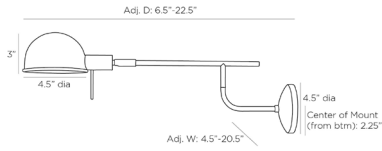

## TEMPE SCONCE

DWC01  
H: 9 IN  
Antique Brass  
Contract Suitable As Is

The Tempe sconce makes a stylish bedside companion. With rounded, schoolhouse-inspired shapes, the reading light is constructed in steel with an antique brass finish and features a swing arm and a pivoting head for directional light. Damp-rated, although limited covered outdoor conditions may affect finish.

### DIMENSIONS

Center Of Mount From Btm 4.50  
2.25 IN  
Backplate Mount Dia: 4.50 IN, D: 1 IN  
Dia: 4.00 IN