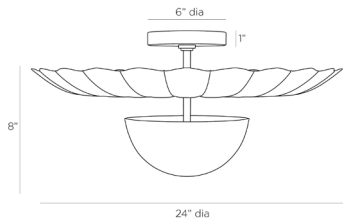

## TERESA FLUSH MOUNT

DFI01  
H: 12 IN, Dia: 24.00 IN  
Antique Brass  
Contract Suitable As Is

Playfully conceived to resemble a lily pad, the Teresa flush mount is cast entirely in antique brass with a domed body that emits light upwards to the reflector, forged with seams to look like petals.

### DIMENSIONS

Body H: 8 IN  
Canopy H: 1 IN, Dia: 6.00 IN

### REPLACEMENT PARTS

Replacement Part 1 CANOPY-630  
Replacement Part 1 Dim 1" x 6"