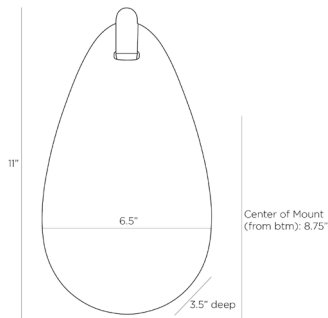

ARTERIO RS

TESSA SCONCE

DWC09
H: 11 IN, W: 6.5 IN, D: 3.5 IN
Clear Seedy

The design for the Tessa sconce recalls midcentury Murano blown-glass lighting. Clear seedy slump glass is formed into a graceful teardrop shape, imparting a feeling of movement and washing a wall with soft, elegant illumination. A rounded, antique brass steel hook pierces the glass shell, offering refined detailing. Finish will vary. Damp-rated, although limited covered outdoor conditions may affect finish.

APPEARANCE

Material	Glass, Steel
Material Type	Slump
Finish	Antique Brass
Finish Will Vary	true
Top Coat/Sealant	false

DIMENSIONS

Center Of Mount From Btm	8.75 IN
Backplate	Dia: 4.50 IN, D: 1 IN
Mount	Dia: 4.00 IN

WIRING

Rating	Damp
Cord	0.5 FT, Black/White, SVT
Socket	1, Type A - E26
Photographed Bulb	Clear Straight Tip Candelabra Bulb
Maximum Watt	25
Voltage	110-120 V

CERTIFICATIONS

Certifications	Mexico Australia, European Union, United Arab Emirates, United States, Canada
----------------	--

COMPLIANCY

UL/ETL	Yes
CB	Yes
RoHS	true

SHIPPING

Product Weight	3 LBS
Gross Weight 1	4 LBS
Shipping Box 1	H: 9.87 IN, L: 7.87 IN, W: 14.12 IN

ADDITIONAL INFO

Features	ADA
----------	-----

CONTRACT

Contract Suitable	false
-------------------	-------