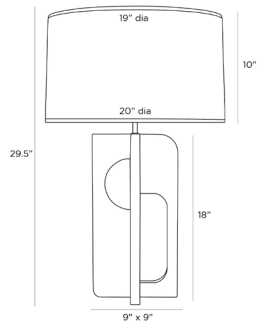

ARTERIOS

TEVIN LAMP

PTC07-SH015
 H: 29.5 IN, Dia: 20.00 IN
 Matte Ivory, Resin
 Contract Suitable As Is

Playing with positive and negative space, our Tevin table lamp is designed with intersecting panels featuring rounded cutouts. The expressive light, carved in matte ivory resin, draws its inspiration from the geometric shapes seen in midcentury design. The lamp is embellished with an antique brass cylindrical finial and finished with an off-white microfiber drum shade, lined in off-white cotton. Finish will vary.

APPEARANCE

Material	Cotton, Microfiber, Resin, Steel
Finish	Antique Brass, Off-White
Finish Will Vary	true
Top Coat/Sealant	true
Finial Description	Antique Brass Cylinder

DIMENSIONS

Shade	Top: 19.00 IN, Dia: 20.00 IN, Side: 10 IN
Body	H: 18 IN, W: 9 IN, D: 9 IN
Neck	H: 2 IN, Dia: 1.00 IN
Foot Print	W: 9 IN, D: 9 IN
Harp	9.5" Brass IN

WIRING

Rating	Indoor Only
Tilt Test	8 Degrees - UL
Cord	8 FT, Back of Lamp Base, SPT-2, Taupe Fabric
Socket	1, Brass, Type A - E26
Switch	3-Way Rotary, At Socket
Maximum Watt	150
Voltage	110-120 V

CERTIFICATIONS

Certifications	Mexico United Arab Emirates, United Kingdom, United States, Canada
----------------	---

COMPLIANCY

UL/ETL	Yes
CB	Yes
RoHS	true

SHIPPING

Product Weight	15 LBS
Gross Weight 1	16 LBS
Gross Weight 2	5 LBS
Shipping Box 1	H: 12.4 IN, L: 12.4 IN, W: 24 IN
Shipping Box 2	H: 22 IN, L: 22 IN, W: 12 IN