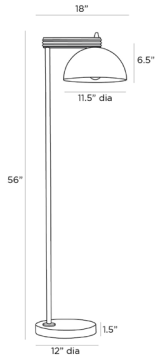

ARTERIOS

THEA FLOOR LAMP

PFI03
H: 56 IN, W: 12 IN, D: 18 IN
Blackened Iron, Iron
Contract Suitable As Is

Drawing inspiration from antique streetlamps, the Thea is reimagined with contemporary styling. Constructed in a C-shape silhouette, the task lamp is created in forged blackened iron, with a domed shade suspending from a lime-washed wood swing arm. Finish will vary.

APPEARANCE

Material	Iron, Wood
Finish	Blackened Iron, Limewash
Finish Will Vary	true
Top Coat/Sealant	true

DIMENSIONS

Shade	Dia: 11.50 IN, Side: 6.5 IN
Base	H: 1.5 IN, Dia: 12.00 IN
Foot Print	Dia: 12.00 IN

WIRING

Rating	Indoor Only
Tilt Test	10 Degrees - AU
Cord	10 FT, Back of Lamp Base, Clear/Silver, SPT-2
Socket	1, Clear, Type A - E26
Switch	On Line, On/Off Push Button
Maximum Watt	60
Voltage	110-120 V