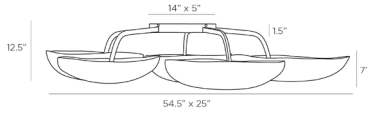

ARTERIOS

THEO FLUSH MOUNT

DFI02
H: 12.5 IN, W: 54.5 IN, D: 25 IN
Blackened Iron
Contract Suitable As Is

With five sculptural pod-shaped shades, the Theo semi-flush mount is a bold accent in any space. Created in blackened iron with gold-leaf-lined interiors, the light is both organic and opulent. The lamp's inverted shades illuminate a room with a warm, upwards glow. Finish will vary.

APPEARANCE

Material	Iron
Finish	Gold Leaf
Finish Will Vary	true
Top Coat/Sealant	true

DIMENSIONS

Chandelier	H: 7 IN, W: 54.5 IN, D: 25 IN
Canopy	H: 1.5 IN, W: 14 IN, D: 5 IN

WIRING

Rating	Indoor Only
Cord	1.5 FT, Clear/Silver, SVT
Socket	13, Type B - E12
Photographed Bulb	Clear Straight Tip Candelabra Bulb
Maximum Watt	25
Voltage	110-120 V