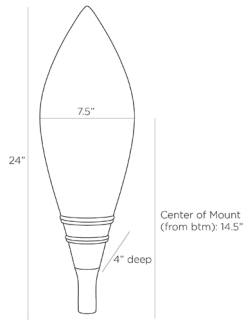

# ARTERIO RS

## TIDAL SCONCE

DWS01  
H: 24 IN, W: 7.5 IN, D: 4 IN  
Natural Rattan  
Contract Suitable As Is

Our canoe-shaped Tidal sconce infuses coastal elegance and mid-century character into an interior. Created in natural rattan, the artisan wall light emits a warm, backlit glow. Finish will vary.

### DIMENSIONS

Center Of Mount From Btm	14.5 IN
Backplate	Dia: 5.00 IN, D: 1 IN
Mount	Dia: 4.50 IN