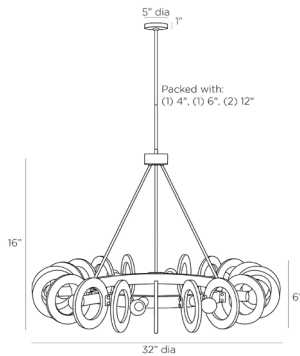

ARTERIOS

TRINA CHANDELIER

DMC06

H: 21 IN, Dia: 32.00 IN

Clear Seedy

Contract Suitable As Is

Dynamic and inspired, the Trina chandelier infuses bold style into any room. With a design resembling a jewelry bangle, the playful pendant is fashioned with hoops of clear seedy glass and exposed bulbs that surround a circular framework of antique brass iron, creating rhythm and repetition. Finish will vary. Damp-rated, although limited covered outdoor conditions may affect finish.

APPEARANCE

Material	Glass, Iron
Finish	Antique Brass
Finish Will Vary	true
Top Coat/Sealant	false

DIMENSIONS

Chandelier	H: 16 IN, Dia: 32.00 IN
Minimum Hanging Height	21 IN
Maximum Hanging Height	51 IN
Canopy	H: 1 IN, Dia: 5.00 IN

WIRING

Rating	Damp
Cord	7 FT, Black/White, SVT
Socket	10, Type B - E12
Photographed Bulb	2" Clear Globe Bulb
Maximum Watt	60
Voltage	110-120 V

CERTIFICATIONS

Certifications	Mexico Australia, European Union, United Arab Emirates, United States, Canada
----------------	--

COMPLIANCY

UL/ETL	Yes
CB	Yes
RoHS	true

SHIPPING

Product Weight	24 LBS
Gross Weight 1	32.5 LBS
Shipping Box 1	H: 27.6 IN, L: 27.6 IN, W: 10.8 IN

REPLACEMENT PARTS

Replacement Part 1	PIPE-513
Replacement Part 1 Dim	(1) 4", (1) 6", (1) 12"
Replacement Part 2	CANOPY-553
Replacement Part 2 Dim	1" x 5"