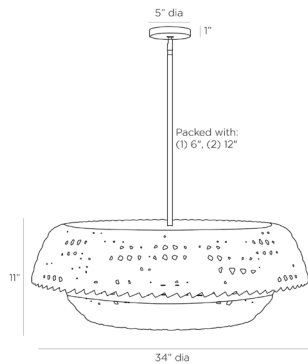

## VALDEZ PENDANT

DMS08

H: 15 IN, Dia: 34.00 IN

Dark Gray Washed

Contract Suitable As Is

Working in gray-washed raffia, artisans expertly crafted the Valdez pendant, which features an interlocking basket design. The low-profile illuminator is created with two different patterns—a checkered weave for the base and a diamond weave forming the cover. The pendant is fitted with a suspension pipe of bronzed iron. Finish will vary.

### DIMENSIONS

Pendant	H: 11 IN, Dia: 34.00 IN
Minimum Hanging Height	15 IN
Maximum Hanging Height	45 IN
Canopy	H: 1 IN, Dia: 5.00 IN