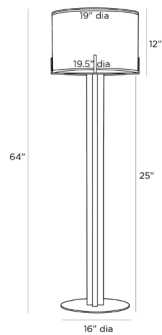

ARTERIOS

VALIANT FLOOR LAMP

PFC08-SH002
H: 64 IN, Dia: 20.5 IN
Antique Brass, Iron
Contract Suitable As Is

Inspired by the Modernist movement, the streamlined Valiant floor lamp is a glamorous addition to any space. The lamp is fashioned in a framework of glistening antique brass on iron with metal clips securing the folded-linen drum shade inside. The off-white linen shade is lined in off-white cotton.

APPEARANCE

Material	Cotton, Iron, Linen
Finish	Antique Brass, Off-White
Top Coat/Sealant	true

DIMENSIONS

Shade	Top: 19.00 IN, Dia: 19.50 IN, Side: 12 IN
Body	H: 25 IN, W: 4 IN, D: 4 IN
Base	H: 0.25 IN, Dia: 16.00 IN
Neck	H: 1.5 IN, Dia: 0.25 IN
Foot Print	Dia: 16.00 IN

WIRING

Rating	Indoor Only
Tilt Test	10 Degrees - AU
Cord	12 FT, Back of Lamp Base, SPT-2, Taupe Fabric
Socket	1, Type A - E26, White
Switch	Full Range Dimmer, On Line
Maximum Watt	150
Voltage	110-120 V

CERTIFICATIONS

Certifications	Mexico Australia, United Arab Emirates, United Kingdom, United States, Canada
----------------	--

COMPLIANCY

UL/ETL	Yes
CB	Yes
RoHS	true

SHIPPING

Product Weight	29 LBS
Gross Weight 1	38 LBS
Gross Weight 2	5 LBS
Shipping Box 1	H: 59.6 IN, L: 23.6 IN, W: 23.8 IN
Shipping Box 2	H: 21.5 IN, L: 21.5 IN, W: 14 IN