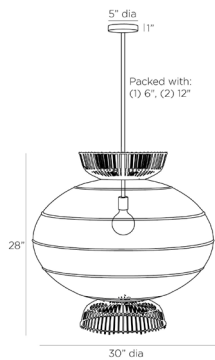

ARTERIOS

VANORA PENDANT

DMS07
H: 30.5 IN, Dia: 30.00 IN
Natural Buri Midrib
Contract Suitable As Is

Our handmade Vanora pendant draws design inspiration from traditional Japanese lanterns, reimagined in natural buri midrib. The gourd-shaped fixture features bowl shapes that mimic each other on the top and bottom. An iron pipe suspension with an antique brass finish completes the pendant. Finish will vary.

APPEARANCE

Material	Buri Midrib, Iron
Finish	Antique Brass
Finish Will Vary	true
Top Coat/Sealant	false

DIMENSIONS

Pendant	H: 28 IN, Dia: 30.00 IN
Minimum Hanging Height	30.5 IN
Maximum Hanging Height	58.5 IN
Canopy	H: 1 IN, Dia: 5.00 IN

WIRING

Rating	Indoor Only
Cord	10 FT, Black/White, SVT
Socket	1, Type A - E26
Photographed Bulb	5" Frosted Globe Bulb
Maximum Watt	60
Voltage	110-120 V

CERTIFICATIONS

Certifications	Mexico Australia, European Union, United Arab Emirates, United States, Canada
----------------	--

REPLACEMENT PARTS

Replacement Part 1	PIPE-584
Replacement Part 1 Dim	(1) 6", (1) 12"
Replacement Part 2	CANOPY-650
Replacement Part 2 Dim	1" x 5"

CONTRACT

Contract Suitable	true
-------------------	------