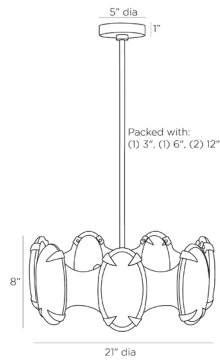

## VELLA CHANDELIER

DSI02

H: 10 IN, Dia: 21.00 IN

Antique Brass

Contract Suitable As Is

Inspired by traditional jewelry settings for precious stones, our Vella chandelier is a stunning addition to an interior. A ring of forged antique-brass finished iron with a crown-like design, houses cast oval glass medallions, in smoke luster glass with a hammered texture. The fixture is fitted with a suspension pipe and canopy in antique brass. Finish will vary. Damp-rated, although limited covered outdoor conditions may

### DIMENSIONS

Chandelier	H: 8 IN, Dia: 21.00 IN
Minimum Hanging Height	10 IN
Maximum Hanging Height	40 IN
Canopy	H: 1 IN, Dia: 5.00 IN

### WIRING

Rating	Damp
Cord	10 FT, Black, SVT
Socket	7, Type B - E12
Photographed Bulb	2" Clear Globe Bulb
Maximum Watt	40
Voltage	110-120 V