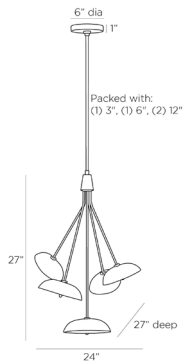

ARTERIOS

VIPER CHANDELIER

DMI06
H: 31 IN, W: 24 IN, D: 27 IN
Vintage Brass
Contract Suitable As Is

Designed with botanic inspirations, the Viper combines modern design with fine craftsmanship. The chandelier is cast in antique brass, in a cluster of organic pod shapes that extend from five arms. The top of the shade features a burnished finish, while the inside is finished with a gleaming, hammered texture. A clear, tubular bulb rests inside each shade, like a stigma of a flower. The fixture is fitted with a suspension

APPEARANCE

Material Brass
Top Coat/Sealant true

DIMENSIONS

Chandelier H: 27 IN, W: 24 IN, D: 27 IN
Minimum Hanging Height 61 IN
Maximum Hanging Height 31 IN
Canopy H: 1 IN, Dia: 6.00 IN

WIRING

Rating Damp
Cord 10 FT, Black, SVT
Socket 5, Type A - E26
Photographed Bulb Small Clear Tubular Bulb
Maximum Watt 40
Voltage 110-120 V

REPLACEMENT PARTS

Replacement Part 1 PIPE-509
Replacement Part 1 Dim (1) 3", (1) 6", (1) 12"
Replacement Part 2 CANOPY-619
Replacement Part 2 Dim 1" x 6"

CONTRACT

Contract Suitable true