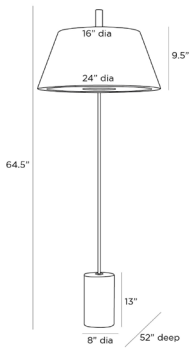

ARTERIOS

WALDING FLOOR LAMP

PFC04-SH001
 H: 64.5 IN, W: 24 IN, D: 52 IN
 English Bronze, Steel
 Contract Suitable As Is

A stylish accent in any space, the Walding floor lamp finds impact through form and materials. The streamlined task light is designed with a tapered off-white parchment shade, counterbalanced by a weighty base made from a column of natural travertine that sits atop a bronze disc plate. The components are united by a graceful, arched English bronze steel arm. Finish will vary.

APPEARANCE

Material	Parchment Paper, Steel, Travertine
Finish	Natural, Off-White
Finish Will Vary	true
Top Coat/Sealant	true

DIMENSIONS

Shade	Top: 16.00 IN, Dia: 24.00 IN, Side: 9.5 IN
Base	H: 13 IN, Dia: 8.00 IN
Foot Print	Dia: 13.00 IN

WIRING

Rating	Indoor Only
Tilt Test	10 Degrees - AU
Cord	12 FT, Back of Lamp Base, SPT-2, Taupe Fabric
Socket	1, Type A - E26, White
Switch	Full Range Dimmer, On Line
Maximum Watt	100
Voltage	110-120 V