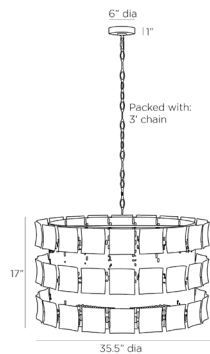

ARTERIOS

WELLS CHANDELIER

DMI01
H: 20 IN, Dia: 35.50 IN
Antique Brass
Contract Suitable As Is

Designed with an unmistakable midcentury-modern influence, the Wells chandelier is brawny and beautiful. The dynamic fixture is crafted with a blackened iron, diamond-patterned chain skirt, which forms the backdrop to square, concaved plates in antique brass iron. This creative, mixed-metal layering results in a dimensional effect and dramatic shadows. Finish will vary.

APPEARANCE

Material	Iron
Finish	Blackened Iron
Finish Will Vary	true
Top Coat/Sealant	true

DIMENSIONS

Chandelier	H: 17 IN, Dia: 35.50 IN
Minimum Hanging Height	20 IN
Maximum Hanging Height	55 IN
Canopy	H: 1 IN, Dia: 6.00 IN

WIRING

Rating	Indoor Only
Cord	10 FT, Clear/Silver, SVT
Socket	6, Type B - E12
Photographed Bulb	Clear Straight Tip Candelabra Bulb
Maximum Watt	40
Voltage	110-120 V

CERTIFICATIONS

Certifications	Mexico Australia, European Union, United Arab Emirates, United States, Canada
----------------	--

COMPLIANCY

UL/ETL	Yes
CB	Yes
RoHS	true

SHIPPING

Shipping Requirements	TruckShip
Product Weight	60 LBS
Gross Weight 1	43.12 LBS
Shipping Box 1	H: 40.55 IN, L: 40.55 IN, W: 22.83 IN

REPLACEMENT PARTS

Replacement Part 1	CHN-277
Replacement Part 1 Dim	3'
Replacement Part 2	CANOPY-628
Replacement Part 2 Dim	1" x 5"