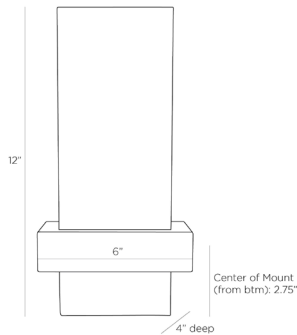

ARTERIOS

WEMBLEY SCONCE

DWC11

H: 12 IN, W: 6 IN, D: 4 IN

White Alabaster

Contract Suitable As Is

A gorgeous, white alabaster diffuser plate creates warm filtered light and adds natural sophistication to any space. The bulb behind accentuates the stone's organic veins and features brilliantly as it rests perfectly within the antique brass iron frame. The LED fixture mounts directly from its steel frame, finished in antique brass. Finish will vary. Damp-rated, although limited covered outdoor conditions may affect finish.

APPEARANCE

Material	Alabaster, Iron
Finish	Antique Brass
Finish Will Vary	true
Top Coat/Sealant	true

DIMENSIONS

Center Of Mount From Btm	2.75 IN
Backplate	H: 4.5 IN, W: 4.5 IN, D: 1 IN
Mount	H: 4 IN, W: 4 IN