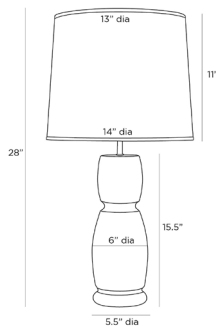

ARTERIOS

WERLOW LAMP

PTS03-SH011
H: 28 IN, Dia: 14.00 IN
Ivory, Terracotta
Contract Suitable As Is

The midcentury-inspired Werlow lamp is fashioned in a spindle silhouette with soft curves. A contemporary take on the classic turned wooden lamp, the linear table light is crafted in ivory terracotta, with a washed effect. The piece is finished with a matching terracotta sphere finial and an off-white microfiber drum shade, lined in off-white cotton. Finish will vary.

APPEARANCE

Material	Cotton, Microfiber, Steel, Terracotta
Finish	Dark Antique Brass, Off-White
Finish Will Vary	true
Top Coat/Sealant	false
Finial Description	Matching terracotta sphere

DIMENSIONS

Shade	Top: 13.00 IN, Dia: 14.00 IN, Side: 11 IN
Body	H: 15.5 IN, Dia: 6.00 IN
Neck	H: 2 IN, Dia: 1.00 IN
Foot Print	Dia: 5.50 IN
Harp	9.5" Brass IN

WIRING

Rating	Indoor Only
Tilt Test	10 Degrees - AU
Cord	8 FT, Back of Lamp Base, Clear/Silver, SPT-2
Socket	1, Nickel, Type A - E26
Switch	3-Way Rotary, At Socket
Maximum Watt	150
Voltage	110-120 V

CERTIFICATIONS