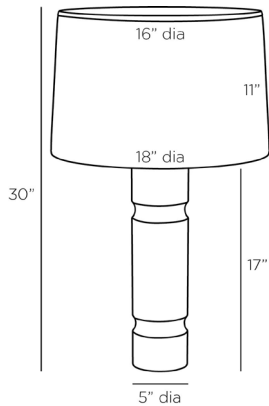

ARTERIOS

ANGELINA LAMP

PTC26-SH024
H: 30 IN, Dia: 18.00 IN
Black, Marble
Contract Suitable As Is

This essential lamp of black marble is ready for a supporting role in any décor. Topped with a drum microfiber shade lined in cotton and accented with antique brass finish hardware, it is an elegant accent for any desk or table. Taupe cloth-wrapped cord and three-way rotary switch. Finish will vary.

APPEARANCE

Material	Cotton, Marble, Microfiber, Steel
Finish	Antique Brass, Ivory, Off-White
Finish Will Vary	true
Top Coat/Sealant	true
Finial Description	Antique Brass Cylinder
Finial Dimension	0.5"x1.5" Cylinder

DIMENSIONS

Shade	Top: 16.00 IN, Dia: 18.00 IN, Side: 11 IN
Body	H: 17 IN, Dia: 5.00 IN
Neck	H: 2 IN, Dia: 1.00 IN
Foot Print	Dia: 5.00 IN
Harp	9.5" Antique Brass IN

WIRING

Rating	Indoor Only
Tilt Test	10 Degrees - AU
Cord	10 FT, Back of Lamp Base, Taupe Fabric
Socket	1, Antique Brass, Type A - E26
Switch	3-Way Rotary, At Socket
Maximum Watt	150
Voltage	110-120 V