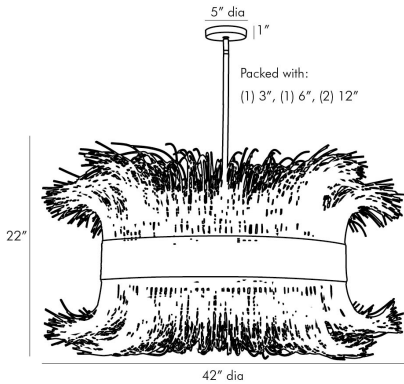

ARTERIOS

FILAMENTO CHANDELIER

LAURA KIRAR

DK89926
 H: 28 IN, Dia: 42.00 IN
 Black Stained Rattan, Black
 Contract Suitable As Is

From the runway to our living rooms our love affair with rattan sees no end in sight. Laura Kirar's Filamento Chandelier marries hand-crafted artistry with modern appeal featuring free-flowing rattan cinched in by banded rattan for a pièce de résistance finished in black.

APPEARANCE

| | |
|------------------|---------------|
| Material | Rattan, Steel |
| Finish | Black |
| Finish Will Vary | true |
| Top Coat/Sealant | false |
| Link | Welded |

DIMENSIONS

| | |
|------------------------|-------------------------|
| Chandelier | H: 22 IN, Dia: 42.00 IN |
| Minimum Hanging Height | 28 IN |
| Maximum Hanging Height | 55 IN |
| Canopy | H: 1 IN, Dia: 5.00 IN |

WIRING

| | |
|--------------|--------------------------|
| Rating | Indoor Only |
| Cord | 10 FT, Clear/Silver, SVT |
| Socket | 6, Type B - E12 |
| Maximum Watt | 60 |
| Voltage | 110-120 V |

CERTIFICATIONS

SHIPPING

| | |
|----------------|------------------------------|
| Product Weight | 12 LBS |
| Gross Weight 1 | 31 LBS |
| Shipping Box 1 | H: 21 IN, L: 41 IN, W: 41 IN |

ADDITIONAL INFO

| | |
|----------|-------------|
| Features | Sustainable |
|----------|-------------|