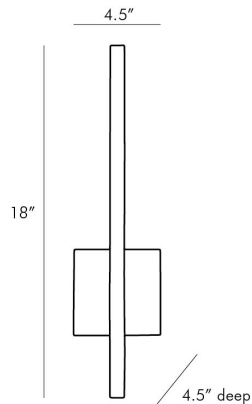

ARTERIOS

SIMBA SCONCE

49246
H: 18 IN, W: 4.5 IN, D: 4.5 IN
Antique Brass
Contract Suitable As Is

At first, you might think this is merely a modernist wall sculpture—but look again. Switch on the light to reveal its hidden LED light fixture, which is concealed in the linear design. It shines against the wall to reflect ambient light back into the space. The steel sconce is completely finished in antique brass, to grace any space with a hint of modern luxury. This sconce would look great mounted along a hallway or flanking a fantastic piece of art.

APPEARANCE

Material Steel
Finish Antique Brass
Top Coat/Sealant true

DIMENSIONS

Center Of Mount From Btm 6 IN
Backplate H: 4.5 IN, W: 4.5 IN, D: 1.5 IN

WIRING

Rating Indoor Only
LED Color Temp 2700K
LED CRI 80
LED Compatible Dimmer 0-10 V Dimmer
LED Lumens 990
Cord 1 FT, Black, SVT
Socket 1, Integrated LED
Maximum Watt 10
Voltage 110-120 V
LED Lifespan 20,000

CERTIFICATIONS

Certifications Mexico
Australia, European Union, United Arab Emirates, United States, Canada

COMPLIANCY

UL/ETL Yes
CB Yes
RoHS true

SHIPPING

Product Weight 2.5 LBS
Gross Weight 4.55 LBS
Shipping Box 1 H: 11 IN, L: 23 IN, W: 10 IN