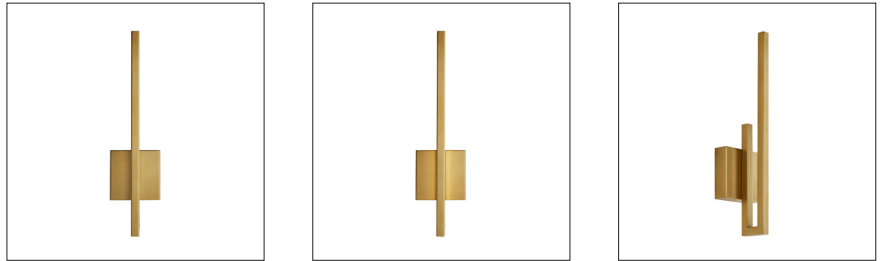

ARTERIOS

SIMBA SCONCE

49246
H: 18 IN, W: 4.5 IN, D: 4.5 IN
Antique Brass
Contract Suitable As Is

At first, you might think this is merely a modernist wall sculpture—but look again. Switch on the light to reveal its hidden LED light fixture, which is concealed in the linear design. It shines against the wall to reflect ambient light back into the space. The steel sconce is completely finished in antique brass, to grace any space with a hint of modern luxury. This sconce would look great mounted along a hallway or flanking a fantastic piece of art.

APPEARANCE

Material Steel
Finish Antique Brass
Top Coat/Sealant true

DIMENSIONS

Center Of Mount From Btm 6 IN
Backplate H: 4.5 IN, W: 4.5 IN, D: 1.5 IN

WIRING

Rating Indoor Only
LED Color Temp 2700K
LED CRI 80
LED Compatible Dimmer 0-10 V Dimmer
LED Lumens 990
Cord 1 FT, Black, SVT
Socket 1, Integrated LED
Maximum Watt 10
Voltage 110-120 V
LED Lifespan 20,000