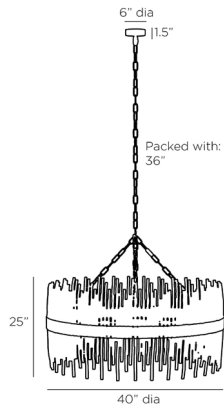

## ADELE CHANDELIER

DLS05  
H: 28 IN, Dia: 40.00 IN  
Black Stained  
Contract Suitable As Is

Naturally wonderful agarwood brings this organic chandelier to life. Black-stained for a neutral finish, randomly placed organic branches are constructed into a drum shape to please the eye. Suspended from a trio of blackened iron chains, the Adele is designed to reflect intriguing shadows on your walls and ceiling. Finish will vary.

### DIMENSIONS

Chandelier	H: 25 IN, Dia: 40.00 IN
Minimum Hanging Height	28 IN
Maximum Hanging Height	64 IN
Canopy	H: 1.5 IN, Dia: 6.00 IN

### WIRING

Rating	Indoor Only
Suggested Bulb Type	T6
Cord	10 FT, Clear/Silver, SVT
Socket	6, Type B - E12
Photographed Bulb	Small Clear Tubular Bulb
Maximum Watt	40
Voltage	110-120 V

### REPLACEMENT PARTS

Replacement Part 1	CHN-270
Replacement Part 1 Dim	36"
Replacement Part 2	CANOPY-522
Replacement Part 2 Dim	1" x 5" DIA