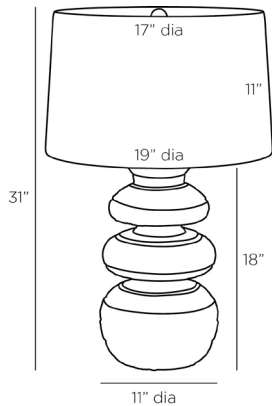

ARTERIOS

ALANIS LAMP

PTS11-SH030
H: 31 IN, Dia: 19.00 IN
Charcoal, Terracotta
Contract Suitable As Is

The Alanis lamp is crafted of terra cotta with hand-thrown feel. Washed in a charcoal glaze, its gentle curves ripple and undulate, recalling an ancient vase. Antique brass-finished hardware and matching sphere finial complete the pleasing form. Finished with an off-white linen shade, clear silver cord and three-way rotary switch. Finish will vary.

APPEARANCE

Material	Cotton, Linen, Steel, Terracotta
Finish	Antique Brass, Off-White
Finish Will Vary	true
Top Coat/Sealant	false
Finial Description	Matching Charcoal Terracotta Sphere
Finial Dimension	1.5" Sphere

DIMENSIONS

Shade	Top: 17.00 IN, Dia: 19.00 IN, Side: 11 IN
Body	H: 18 IN, Dia: 11.00 IN
Neck	H: 2 IN, Dia: 1.00 IN
Foot Print	Dia: 7.00 IN
Harp	9" Antique Brass IN

WIRING

Rating	Indoor Only
Tilt Test	10 Degrees - AU
Cord	10 FT, Back of Lamp Base, Clear/Silver
Socket	1, Antique Brass, Type A - E26
Switch	3-Way Rotary, At Socket
Maximum Watt	150
Voltage	110-120 V