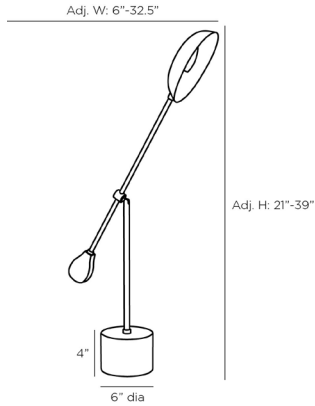

## ALARIC DESK LAMP

PDC10  
 D: 6 IN  
 Antique Brass, Steel  
 Contract Suitable As Is

A contemporary take on the traditional desk lamp, the Alaric pairs a pivoting arm of antique brass with contrast accents of black resin. Lacquered with an interior of purest white, the bud-shaped shade allows for perfect illumination. Designed with a drum base of solid black faux marble to anchor it securely to any table surface. The taupe cloth cord features an on/off switch. Finish will vary.

### DIMENSIONS

Shade	D: 5 IN, W: 8 IN, Side: 2 IN
Body	H: 18.5 IN, W: 32.5 IN, D: 6 IN
Base	H: 4 IN, Dia: 6.00 IN
Foot Print	Dia: 6.00 IN
Harp	N/A IN

### WIRING

Rating	Indoor Only
Certification Note	PENDING REVIEW
Tilt Test	10 Degrees - AU
Cord	8 FT, Back of Lamp Base, Taupe Fabric
Socket	1, Type B - E12, White
Switch	On Line, On/Off Rocker
Maximum Watt	25
Voltage	110-120 V