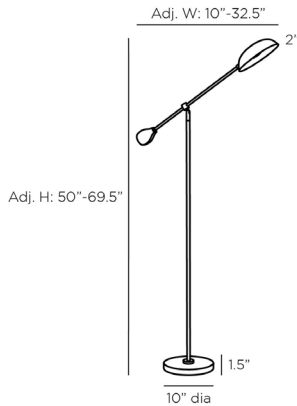

ARTERIOS

ALARIC FLOOR LAMP

PFC15
 H: 69.5 IN, W: 32.5 IN, Dia: 10.00 IN, D: 10 IN
 Antique Brass, Steel
 Contract Suitable As Is

A contemporary take on the traditional floor lamp, the Alaric pairs pivoting arms of antique brass with contrast accents of black resin. Lacquered with an interior of purest white, the bud-shaped shade allows for perfect illumination. Designed with a round base of black marble to anchor it securely to the floor. The taupe cloth cord features an on/off switch. Finish will vary.

APPEARANCE

Material	Marble, Steel
Finish	Black
Finish Will Vary	true
Top Coat/Sealant	true
Finial Description	N/A

DIMENSIONS

Shade	D: 5 IN, W: 8 IN, Side: 2 IN
Body	H: 50 IN, W: 32.5 IN, D: 10 IN
Base	H: 1.5 IN, Dia: 10.00 IN
Foot Print	Dia: 10.00 IN
Harp	N/A IN

WIRING

Rating	Indoor Only
Certification Note	PENDING REVIEW
Tilt Test	10 Degrees - AU
Cord	12 FT, Back of Lamp Base, Taupe Fabric
Socket	1, Type B - E12, White
Switch	On Line- Foot Switch, On/Off Foot Switch
Maximum Watt	25
Voltage	110-120 V