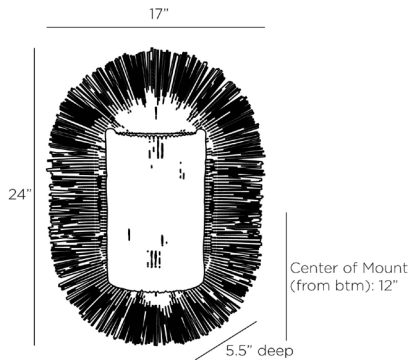

ARTERIOS

ALEXIA SCONCE

DWS04
H: 24 IN, W: 17 IN, D: 5.5 IN
Natural Coco Midrib
Contract Suitable As Is

A sunburst silhouette of abaca creates a bold statement of sustainable materials. Fringed with a flourish, this fixture is topped with a rattan dome woven of coco rib and natural abaca in a striped motif. Organically alluring, the unique weave of the Alexia bounces beautiful light across any space. Finish will vary.

APPEARANCE

Material	Abaca, Coconut
Material Type	Midrib
Finish	Natural
Finish Will Vary	true
Top Coat/Sealant	false

DIMENSIONS

Center Of Mount From Btm	12 IN
Backplate	Dia: 5.00 IN, D: 1 IN

WIRING

Rating	Indoor Only
Suggested Bulb Type	B8
Cord	0.5 FT, Black/White, SVT
Socket	2, Type B - E12
Photographed Bulb	Clear Straight Tip Candelabra Bulb
Maximum Watt	40
Voltage	110-120 V