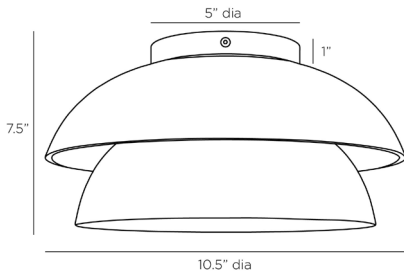

ARTERIOS

AMANI FLUSH MOUNT

DFI04
H: 7.5 IN, Dia: 10.50 IN
Blackened Iron
Contract Suitable As Is

Dual bowls in blackened iron and antique brass are nested to intrigue the eye. Reminiscent of the minimalist design found in Japan, this textured fixture adds a touch of Zen to any setting. Damp-rated, although limited covered outdoor conditions may affect finish.

APPEARANCE

| | |
|------------------|---------------|
| Material | Brass, Iron |
| Finish | Antique Brass |
| Top Coat/Sealant | true |

DIMENSIONS

| | |
|--------------------------|-----------------------|
| Center Of Mount From Btm | 5.25 IN |
| Canopy | Dia: 5.00 IN, D: 1 IN |

WIRING

| | |
|---------------------|----------------------------|
| Rating | Damp |
| Suggested Bulb Type | G25 |
| Cord | 10 FT, Clear/Silver, SPT-2 |
| Socket | 1, Type A - E26 |
| Photographed Bulb | 3" Frosted Globe Bulb |
| Maximum Watt | 60 |
| Voltage | 110-120 V |

SHIPPING

| | |
|----------------|----------------------------------|
| Product Weight | 9 LBS |
| Gross Weight 1 | 28.88 LBS |
| Shipping Box 1 | H: 22 IN, L: 16.2 IN, W: 16.2 IN |

CONTRACT

| | |
|-------------------|------|
| Contract Suitable | true |
|-------------------|------|