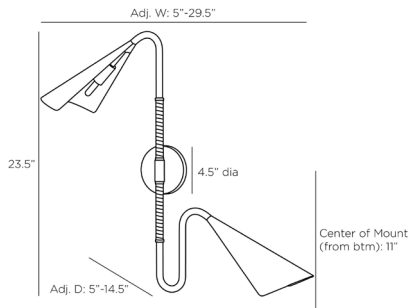

ARTERIOS

AMERSON SCONCE

DWC28
H: 23.5 IN
English Bronze
Contract Suitable As Is

The double-tasking Amerson adds a masculine, mid-century vibe to any room. Designed with two aerodynamic shades of English bronze steel that pivot for customizable illumination. English bronze arms are wrapped in graphite leather with an English bronze steel back plate on the wall. Damp-rated, although limited covered outdoor conditions may affect finish. Finish will vary.

APPEARANCE

Material	Leather, Steel
Finish	Graphite
Finish Will Vary	true
Top Coat/Sealant	true

DIMENSIONS

	11.5
Center Of Mount From Btm	11 IN
Backplate	Dia: 4.50 IN, D: 1 IN
Mount	Dia: 4.00 IN

WIRING

Rating	Damp
Certification Note	CANNOT BE REWIRED FOR INTL USE.
Suggested Bulb Type	T6
Cord	0.5 FT, Black/White, SVT
Socket	2, Type B - E12
Photographed Bulb	Small Clear Tubular Bulb
Maximum Watt	60
Voltage	110-120 V

CERTIFICATIONS

Certifications	Mexico United States, Canada
----------------	---------------------------------

COMPLIANCY

UL/ETL	Yes
RoHS	true

SHIPPING

Product Weight	4.7 LBS
Gross Weight 1	19.7 LBS
Shipping Box 1	H: 26 IN, L: 20.5 IN, W: 7.7 IN