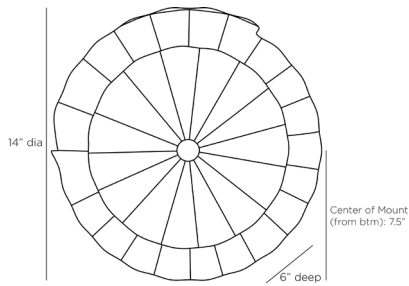

ARTERIOS

ANNABETH SCONCE

DWI06
Dia: 14.00 IN, D: 6 IN
Vintage Brass
Contract Suitable As Is

The natural fluted texture of ginkgo leaves informed our organically appealing fixture of vintage brass. The Annabeth has two staggered layers delivering an extra play of light and shadow. This clever design can be used as a flush mount or as a sconce. Damp-rated, although limited covered outdoor conditions may affect finish. Finish will vary.

APPEARANCE

Material Brass
Finish Will Vary true
Top Coat/Sealant true

DIMENSIONS

Center Of Mount From Btm 7.5 IN
Backplate Dia: 4.50 IN, D: 1 IN

WIRING

Rating Damp
Certification Note WITH BLACK SOCKETS
Suggested Bulb Type B10
Cord 0.5 FT, Clear/Silver, SPT-2
Socket 2, Type B - E12
Photographed Bulb Clear Straight Tip Candelabra Bulb
Maximum Watt 40
Voltage 110-120 V