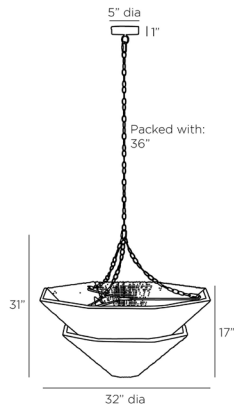

## ANYA CHANDELIER

DMS13  
H: 34 IN, Dia: 32.00 IN  
Light Gray Stained  
Contract Suitable As Is

Two tiers of light gray stained sustainable abaca provide a soothing effect. Reminiscent of mountain peaks, its textural silhouette is designed to bounce light upward to flattering effect. Suspended from a trio of antique brass finished chains. Finish will vary.

### DIMENSIONS

	17
Chandelier	H: 31 IN, Dia: 32.00 IN
Minimum Hanging Height	34 IN
Maximum Hanging Height	70 IN
Canopy	H: 1 IN, Dia: 5.00 IN

### WIRING

Rating	Indoor Only
Suggested Bulb Type	B10
Cord	10 FT, Clear/Silver, SVT
Socket	8, Type B - E12
Photographed Bulb	Clear Straight Tip Candelabra Bulb
Maximum Watt	40
Voltage	110-120 V

### REPLACEMENT PARTS

Replacement Part 1	CHN-270
Replacement Part 1 Dim	36"
Replacement Part 2	CANOPY-522
Replacement Part 2 Dim	1" x 5" DIA