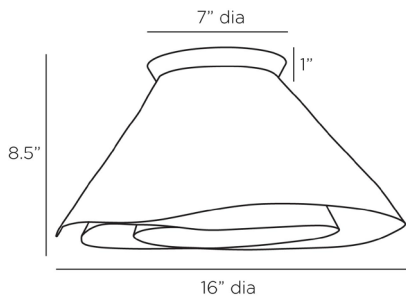

ARTERIO RS

ARDEN SCONCE/CEILING MOUNT

DWI07
H: 16 IN, W: 16 IN, D: 8.5 IN
Vintage Brass
Contract Suitable As Is

The captivating spirals found in sacred geometry inspired our spiral-shaped Arden. Its organic form projects light in between layers, allowing it to play on the vintage brass surface. This clever design can be used as a flush mount or as a sconce. Damp-rated, although limited covered outdoor conditions may affect finish. Finish will vary.

APPEARANCE

Material Brass
Finish Will Vary true
Top Coat/Sealant true

DIMENSIONS

Center Of Mount From Btm 8 IN
Backplate H: 7 IN, D: 1 IN

WIRING

Rating Damp
Suggested Bulb Type G25
Cord 0.5 FT, Clear/Silver, SPT-2
Socket 1, Type A - E26
Photographed Bulb 3" Frosted Globe Bulb
Maximum Watt 60
Voltage 110-120 V