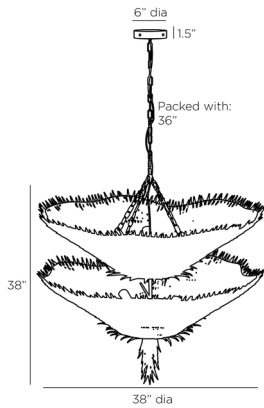

ARTERIO RS

AUKLAND CHANDELIER

85036
H: 42 IN, Dia: 38.00 IN
Matte Blue Gray
Contract Suitable As Is

Organic materials and sophisticated forms come together to create our striking sustainable chandelier. Inspired by the natural intrigue of layered thorns or scales, coconut shells in matte blue gray, are strung in dual parasol shapes, then suspended from sturdy iron chains finished in matte blue gray to match. Reminiscent of a Japanese tea garden, the final fixture is finished with the flourish of an oversized tassel. Finish will vary.

APPEARANCE

Material	Coconut, Iron
Material Type	Shell
Finish	
Finish Will Vary	true
Top Coat/Sealant	false

DIMENSIONS

Chandelier	H: 38 IN
Minimum Hanging Height	42 IN
Maximum Hanging Height	78 IN
Canopy	H: 1.5 IN, Dia: 6.00 IN

WIRING

Rating	Indoor Only
Suggested Bulb Type	B10
Cord	10 FT, Clear/Silver, SVT
Socket	9, Type B - E12
Photographed Bulb	Clear Straight Tip Candelabra Bulb
Maximum Watt	40
Voltage	110-120 V

CERTIFICATIONS