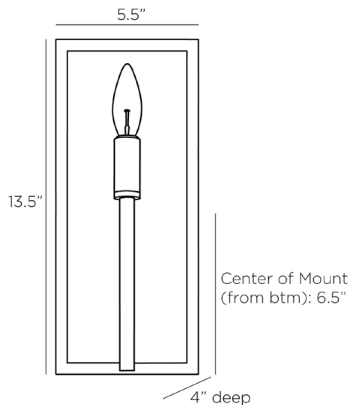

ARTERIOS

AVANTI SCONCE

DWI13
 H: 13.5 IN, W: 5.5 IN, D: 4 IN
 Brown
 Contract Suitable As Is

This transitional sconce pairs a textural brown suede backplate with an antique brass finished iron support and frame to intrigue the eye. Designed to perfectly highlight an elegant Edison bulb, accented with a scoreline finish below the bulb. Damp-rated, although limited covered outdoor conditions may affect finish. Finish will vary.

APPEARANCE

Material Iron, Suede
 Finish Antique Brass
 Finish Will Vary true
 Top Coat/Sealant true

DIMENSIONS

Center Of Mount From Btm 6.5 IN
 Backplate H: 13.5 IN, W: 5.5 IN, D: 1 IN
 Mount H: 10.5 IN, W: 4.5 IN

WIRING

Rating Damp
 Certification Note CANNOT BE REWIRED FOR INTL USE.
 Suggested Bulb Type B10
 Cord 0.5 FT, Clear/Silver, SPT-2
 Socket 1, Type B - E12
 Photographed Bulb Clear Straight Tip Candelabra Bulb
 Maximum Watt 40
 Voltage 110-120 V