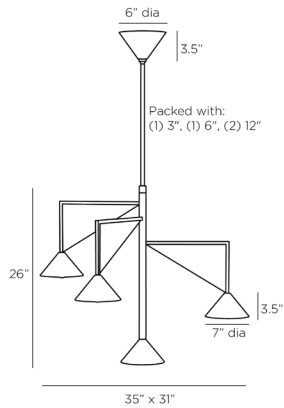

ARTERIOS

AXEL CHANDELIER

DMI10
H: 32.5 IN, W: 35 IN, D: 31 IN
Hammered Blackened Iron
Contract Suitable As Is

The matte black moment of the 1980s informs the hammered blackened iron Axel. Constructed of linear shapes inspired by modern art, its hand-crafted texture gives in an industrial edge that balances the sleek, cone-shaped shades. Damp-rated, although limited covered outdoor conditions may affect finish. Finish will vary.

APPEARANCE

Material	Iron
Material Type	Hammered
Finish	Blackened Iron
Finish Will Vary	true
Top Coat/Sealant	true

DIMENSIONS

Chandelier	H: 26 IN, W: 35 IN, D: 31 IN
Minimum Hanging Height	32.5 IN
Maximum Hanging Height	62.5 IN
Canopy	H: 3.5 IN, Dia: 6.00 IN

WIRING

Rating	Damp
Certification Note	CANNOT BE REWIRED FOR INTL USE.
Suggested Bulb Type	G16.5
Cord	10 FT, Black, SVT
Socket	4, Type A - E26
Photographed Bulb	2" Frosted Globe Bulb
Maximum Watt	40
Voltage	110-120 V

REPLACEMENT PARTS

Replacement Part 1	PIPE-251
Replacement Part 1 Dim	(1) 3", (1) 6", (1) 12"
Replacement Part 2	CANOPY-679
Replacement Part 2 Dim	3.5" x 7" DIA

CONTRACT

Contract Suitable	true
-------------------	------