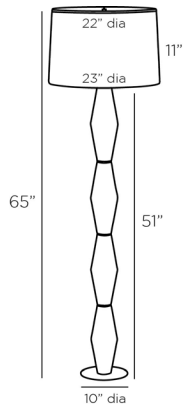

ARTERIOS

BAKER FLOOR LAMP

PFC10-SH020
 H: 65 IN, Dia: 23.00 IN
 Ivory, Ricestone
 Contract Suitable As Is

Inspired by iconic sculpture, this stacked totem of textured ricestone composite reinvents the modern floor lamp. Mounted on an English bronze circular base, its impactful shape brings dimensional intrigue to a space. Topped with a white linen drum shade with white cotton lining and an English bronze finial, it is finished with a taupe cloth cord and three-way rotary switch. Finish will vary.

APPEARANCE

Material	Cotton, Microfiber, Ricestone, Steel
Finish	English Bronze, Off-White
Finish Will Vary	true
Top Coat/Sealant	true
Finial Description	Bronze Sphere
Finial Dimension	1" Sphere

DIMENSIONS

Shade	Top: 22.00 IN, Dia: 23.00 IN, Side: 11 IN
Body	H: 51 IN, Dia: 5.50 IN
Base	Dia: 10.00 IN
Neck	H: 2 IN, Dia: 1.00 IN
Foot Print	Dia: 10.00 IN
Harp	9.5" Antique Brass IN

WIRING

Rating	Indoor Only
Suggested Bulb Type	A19
Tilt Test	8 Degrees - UL
Cord	12 FT, Back of Lamp Base, Taupe Fabric
Socket	1, Brass, Type A - E26
Switch	3-Way Rotary, At Socket
Maximum Watt	150
Voltage	110-120 V