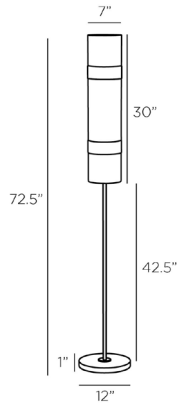

ARTERIOS

BELTON FLOOR LAMP

PFC16
H: 72.5 IN, Dia: 12.00 IN
English Bronze, Steel
Contract Suitable As Is

This essential piece offers a clean and contemporary update of a classic lantern shape. Anchored by a slender rod and chattered cuffs of English bronze, the unlined shade of white linen diffuses the light beautifully. Finished with a circular base of black marble and matching black cloth cord. Full-range dimmer. Finish will vary.

APPEARANCE

Material	Linen, Marble, Steel
Finish	Black, White
Finish Will Vary	true
Top Coat/Sealant	true
Finial Description	English Bronze Cylinder
Finial Dimension	0.5" x 0.5" Cylinder

DIMENSIONS

Shade	Top: 7.00 IN, Dia: 7.00 IN, Side: 30 IN
Body	H: 42.5 IN, Dia: 1.00 IN
Base	H: 1 IN, Dia: 12.00 IN
Foot Print	Dia: 12.00 IN
Harp	N/A IN

WIRING

Rating	Indoor Only
Tilt Test	10 Degrees - AU
Cord	12 FT, Back of Lamp Base, Black Cloth
Socket	2, Black, Type A - E26
Switch	Full Range Dimmer, On Line
Maximum Watt	60
Voltage	110-120 V

CERTIFICATIONS

ADDITIONAL INFO

Shade Shape	Round
Shade Trim	Rolled Edges
Shade Type	Hardback

REPLACEMENT PARTS

Replacement Part 1	PFC16FIN
Replacement Part 1 Dim	0.5" x 0.5" Cylinder

CONTRACT

Contract Suitable	true
-------------------	------