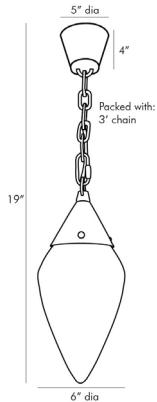

ARTERIO RS

BERKLEY PENDANT

49379
H: 19 IN, Dia: 6.00 IN
Antique Brass, Clear Crystal
Contract Suitable As Is

The foundation of this piece is composed of a solid clear crystal diffuser that is stylishly suspended by an antique brass steel chain. The chain features an alternating diamond to oval pattern delivering a geometric dynamic that complements its sleek appeal. A neatly concealed LED light imparts an ultra-modern element on this piece while providing a soft illuminating glow to its surroundings. Damp-rated, although limited covered outdoor conditions may affect finish.

APPEARANCE

Material	Crystal, Steel
Finish	Antique Brass
Top Coat/Sealant	true
Link	Welded

DIMENSIONS

Pendant	H: 12 IN, Dia: 6.00 IN
Minimum Hanging Height	19 IN
Maximum Hanging Height	55 IN
Canopy	H: 3 IN, Dia: 5.00 IN

REPLACEMENT PARTS

Replacement Part 1	CHN-211
Replacement Part 1 Dim	3'
Replacement Part 2	CANOPY-383

CONTRACT

Contract Suitable	true
-------------------	------